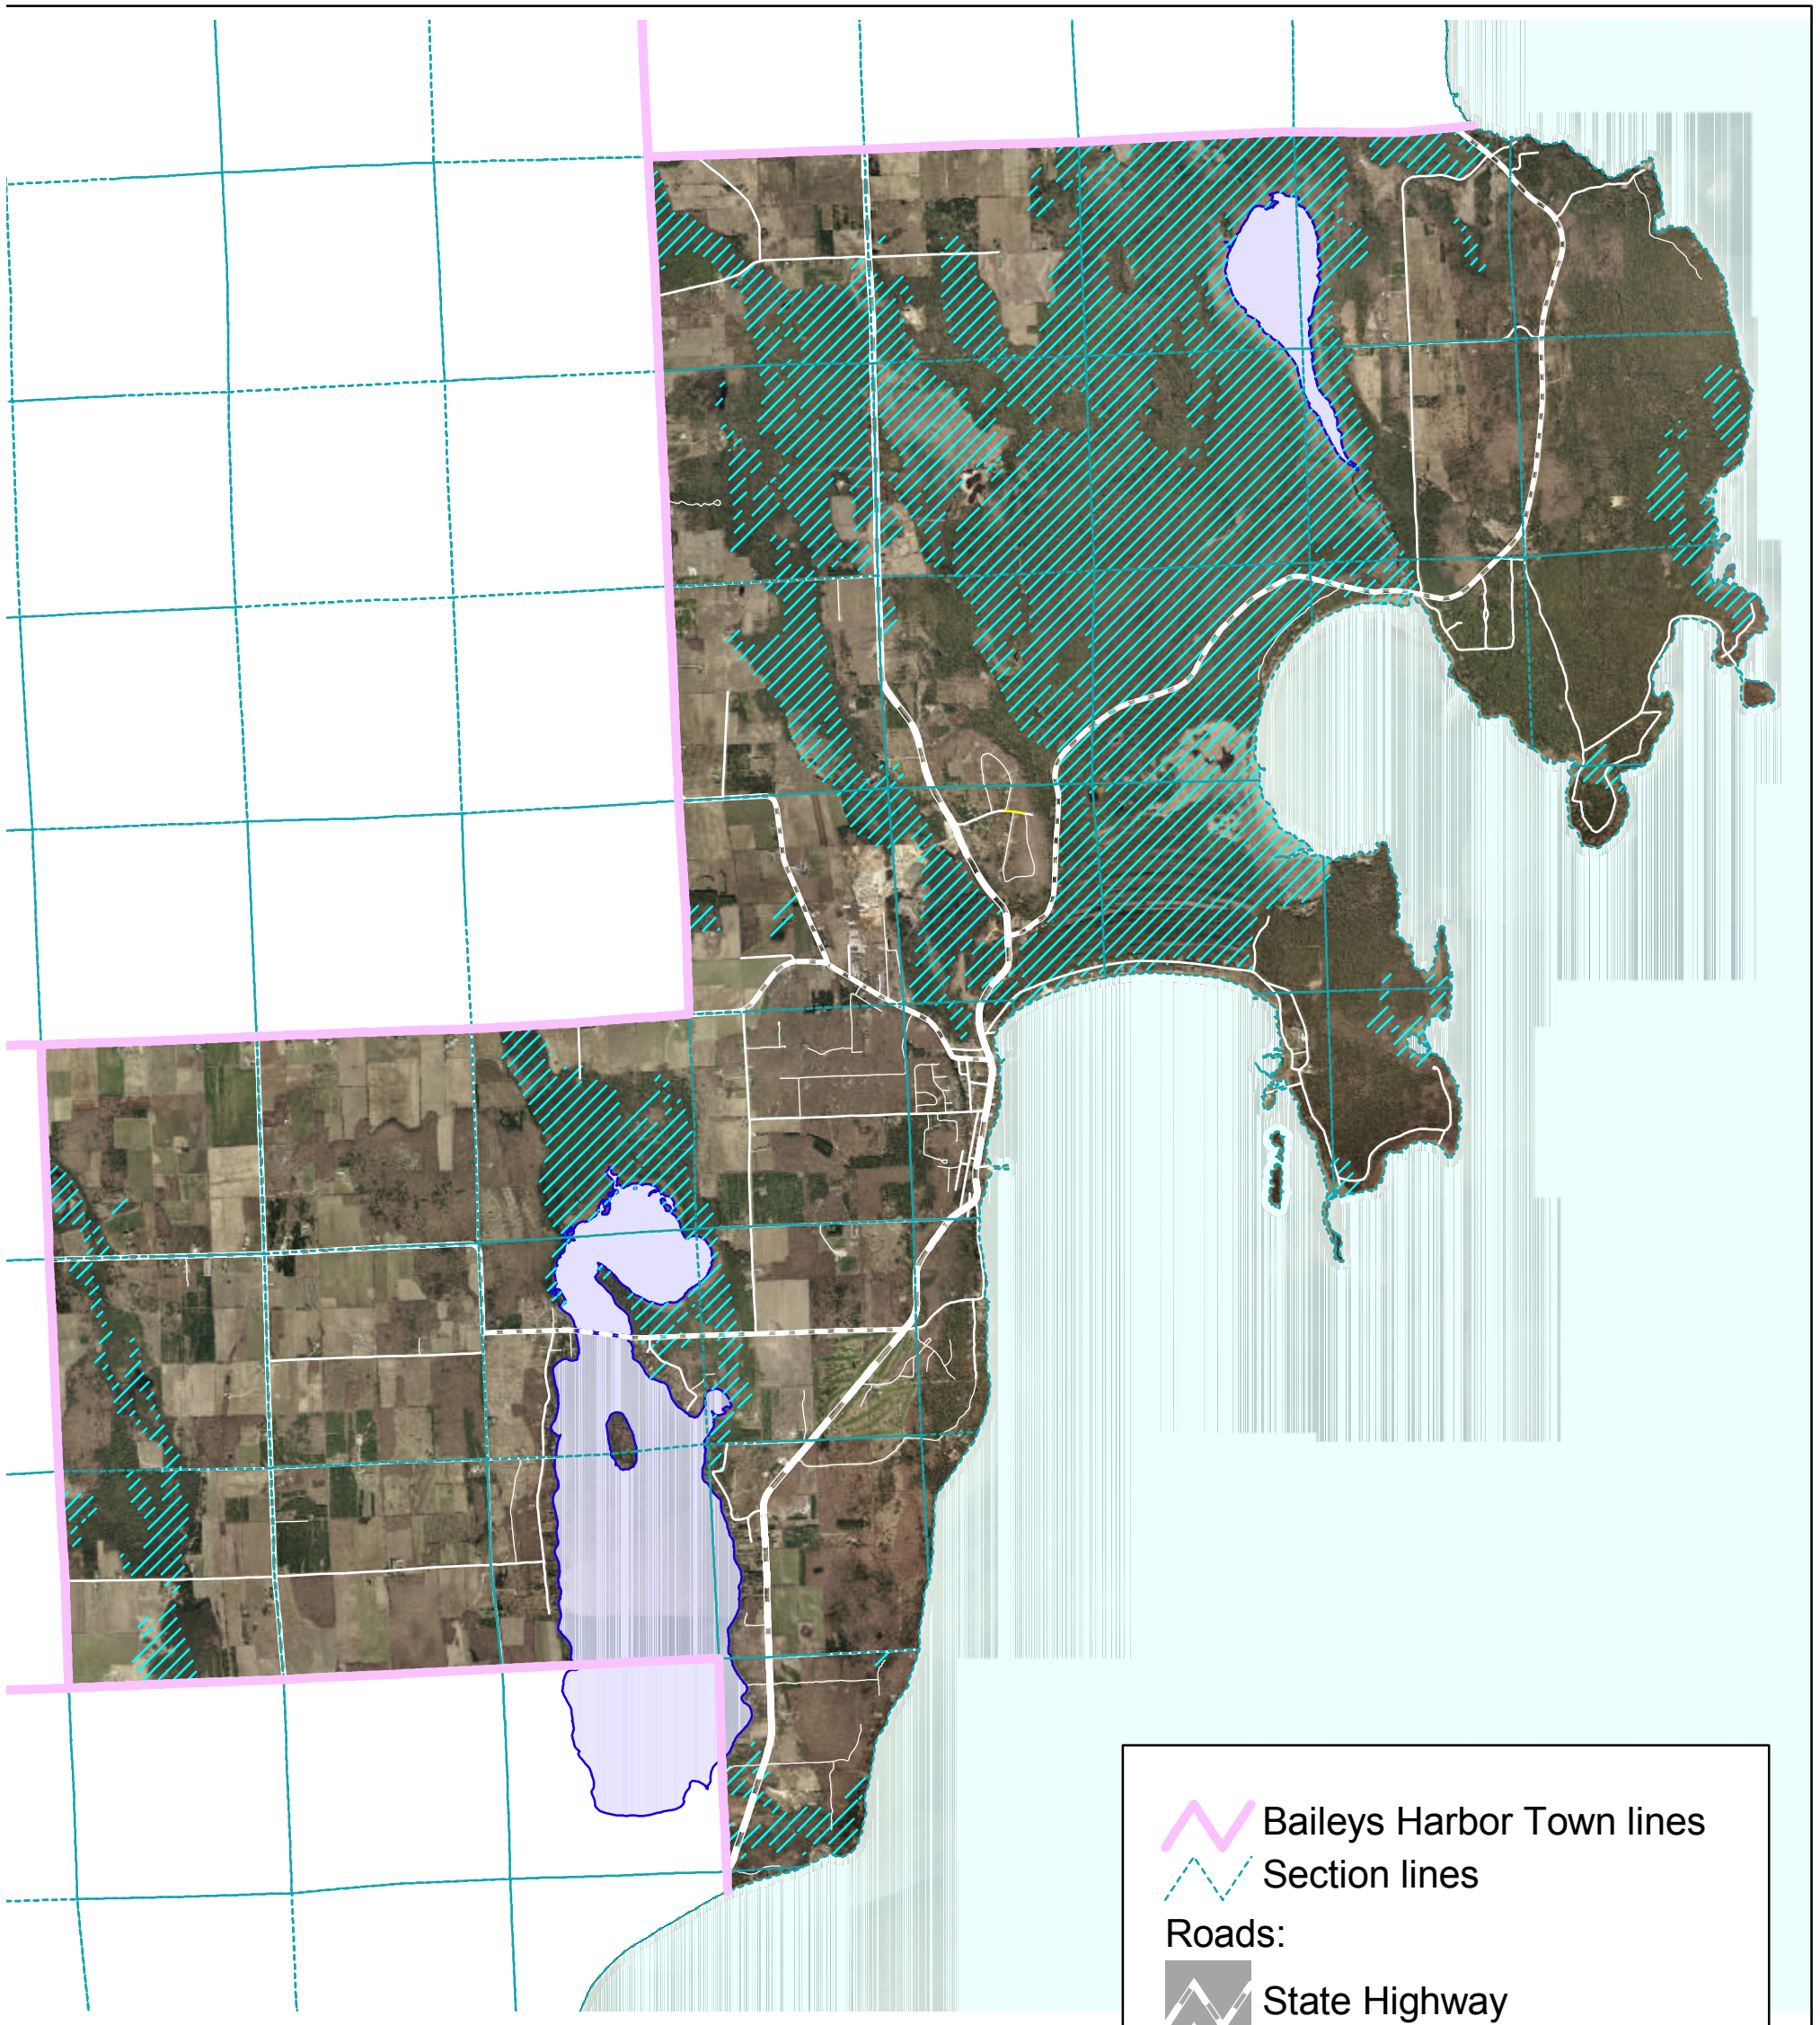

# TOWN OF BAILEYS HARBOR

## 2002 Aerial Photo with Wetland Overlay

Scale: 1' = 4250'

3000 0 3000 6000 Feet

 Baileys Harbor Town lines

 Section lines

Roads:

 State Highway

 County Highway

 Town Road

 Private Road or Street

 Shared Driveway

 Wetland zoning