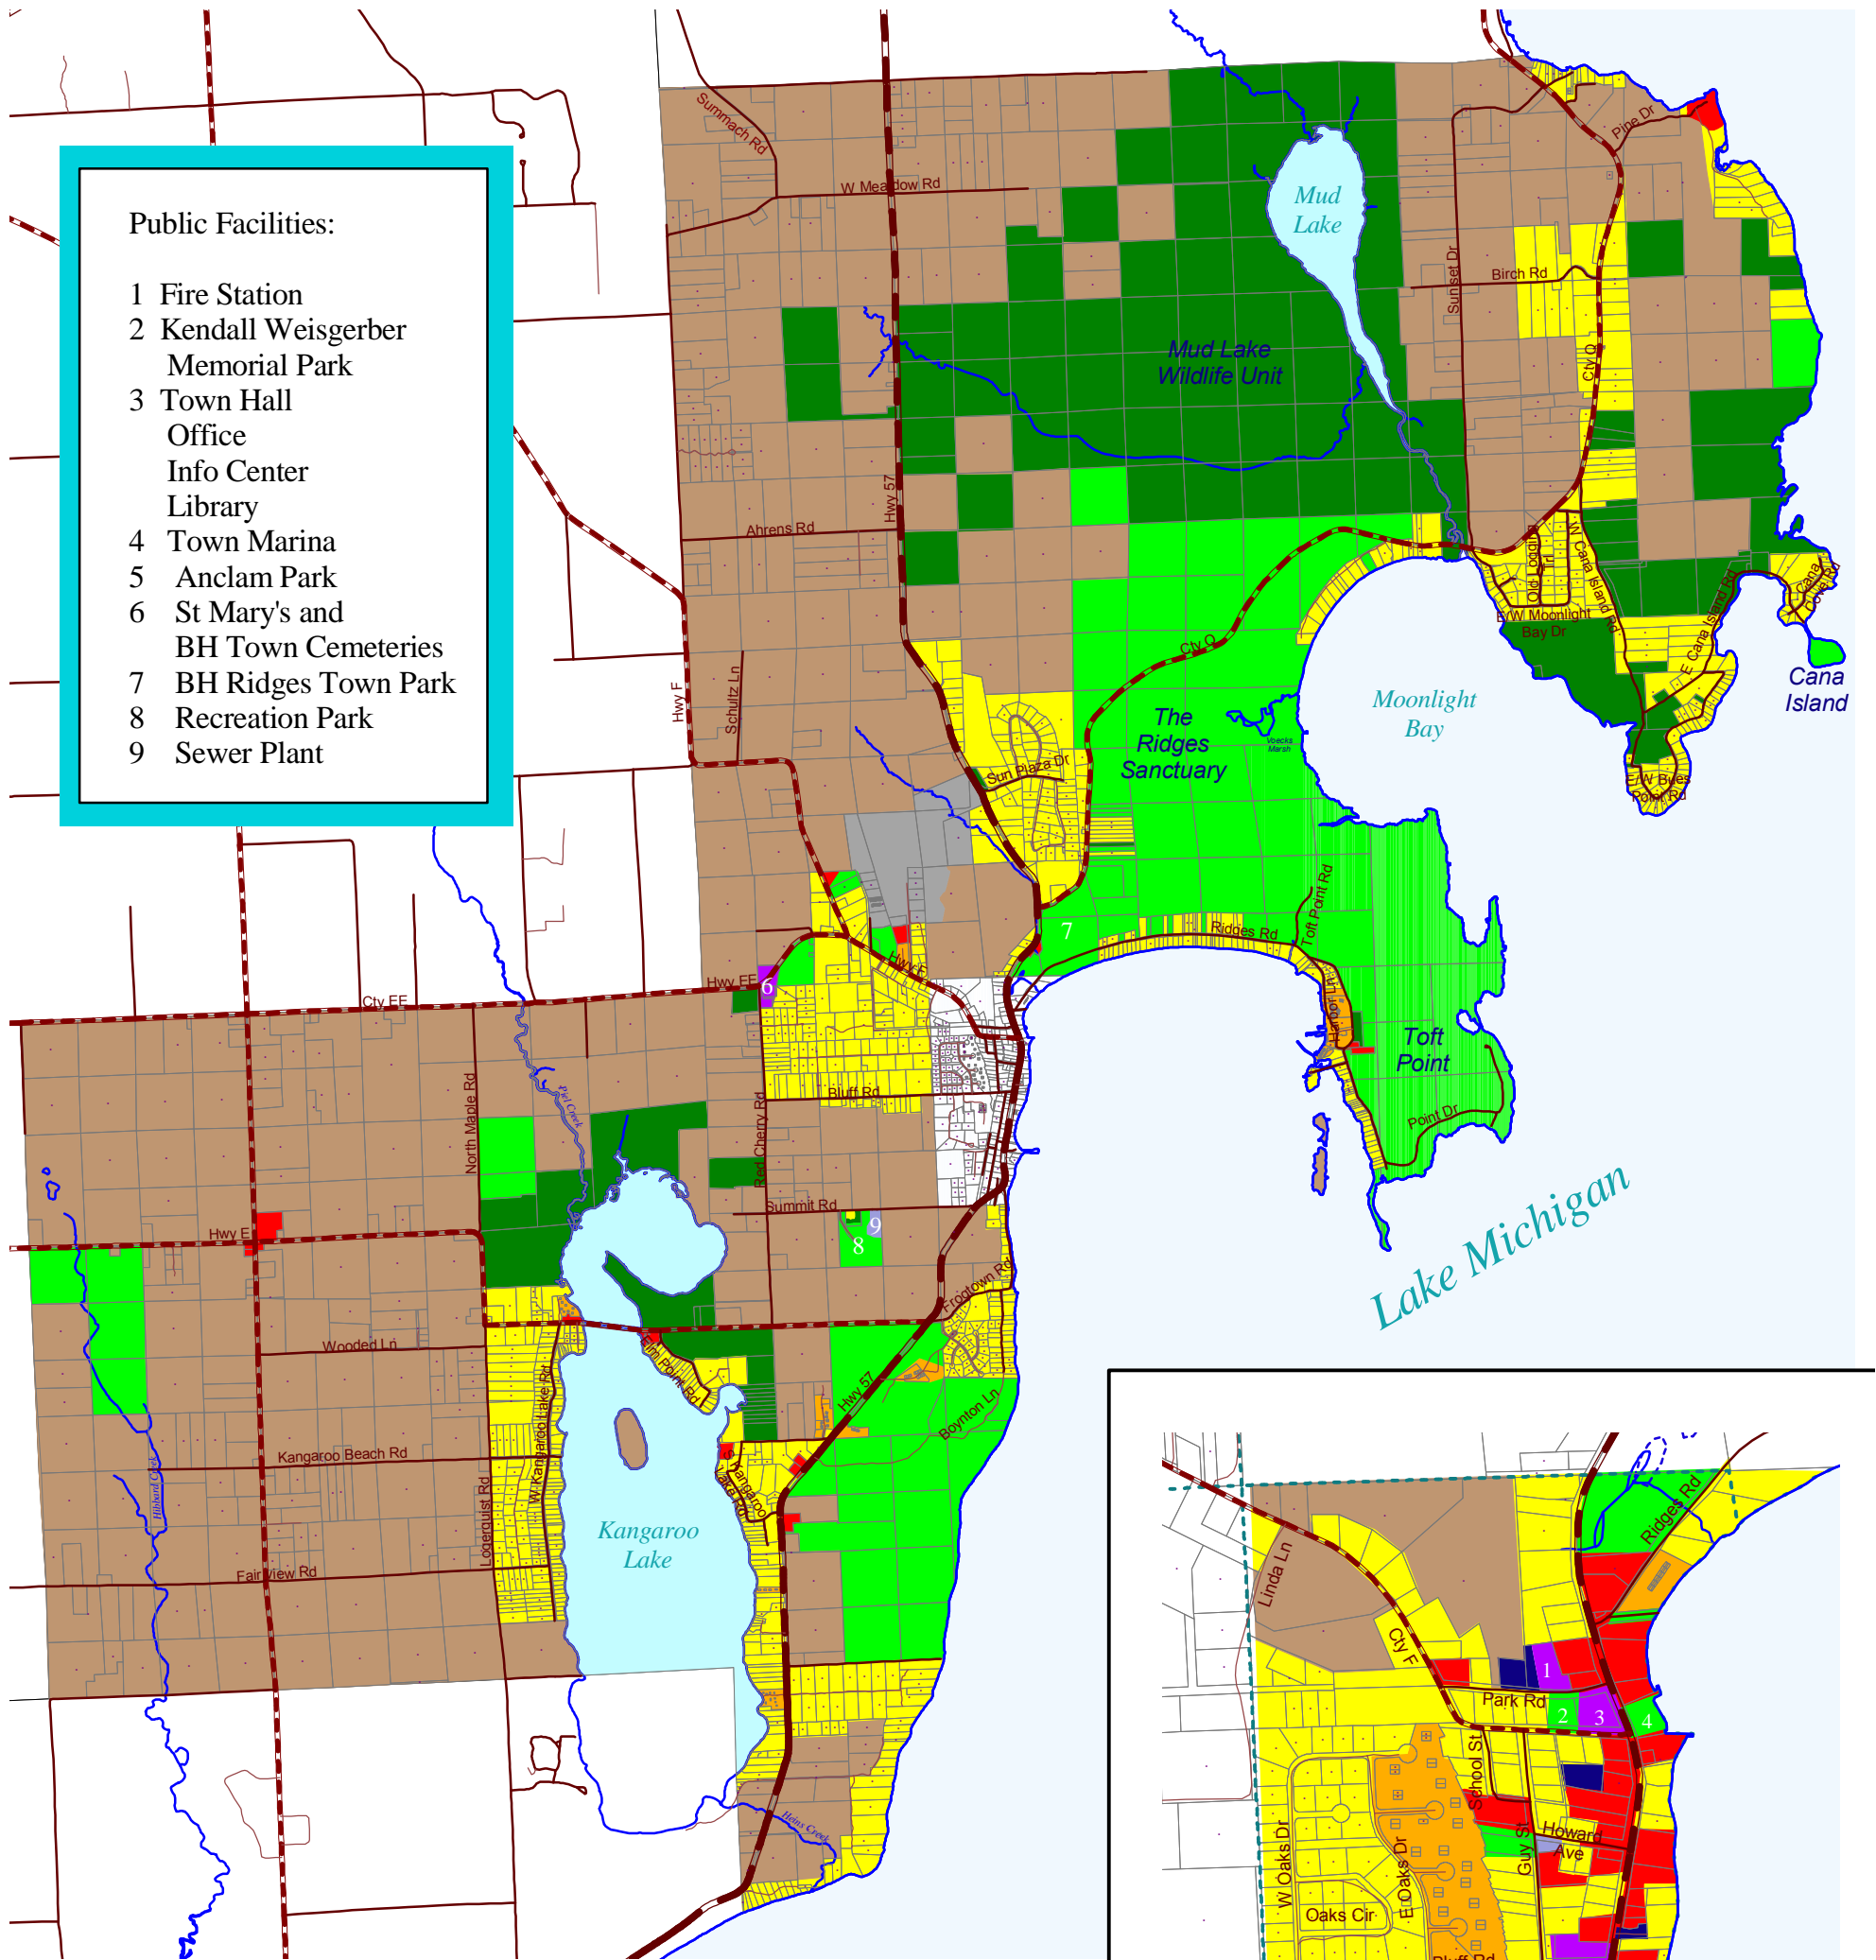

TOWN OF BAILEYS HARBOR

2005 Land Use Inventory and Resources

Field checked 2004
Electronically mapped 6/2005

2000 0 2000 4000 Feet

1" = 4250'

- Public Facilities:**
- 1 Fire Station
 - 2 Kendall Weisgerber Memorial Park
 - 3 Town Hall Office Info Center Library
 - 4 Town Marina
 - 5 Anclam Park
 - 6 St Mary's and BH Town Cemeteries
 - 7 BH Ridges Town Park
 - 8 Recreation Park
 - 9 Sewer Plant