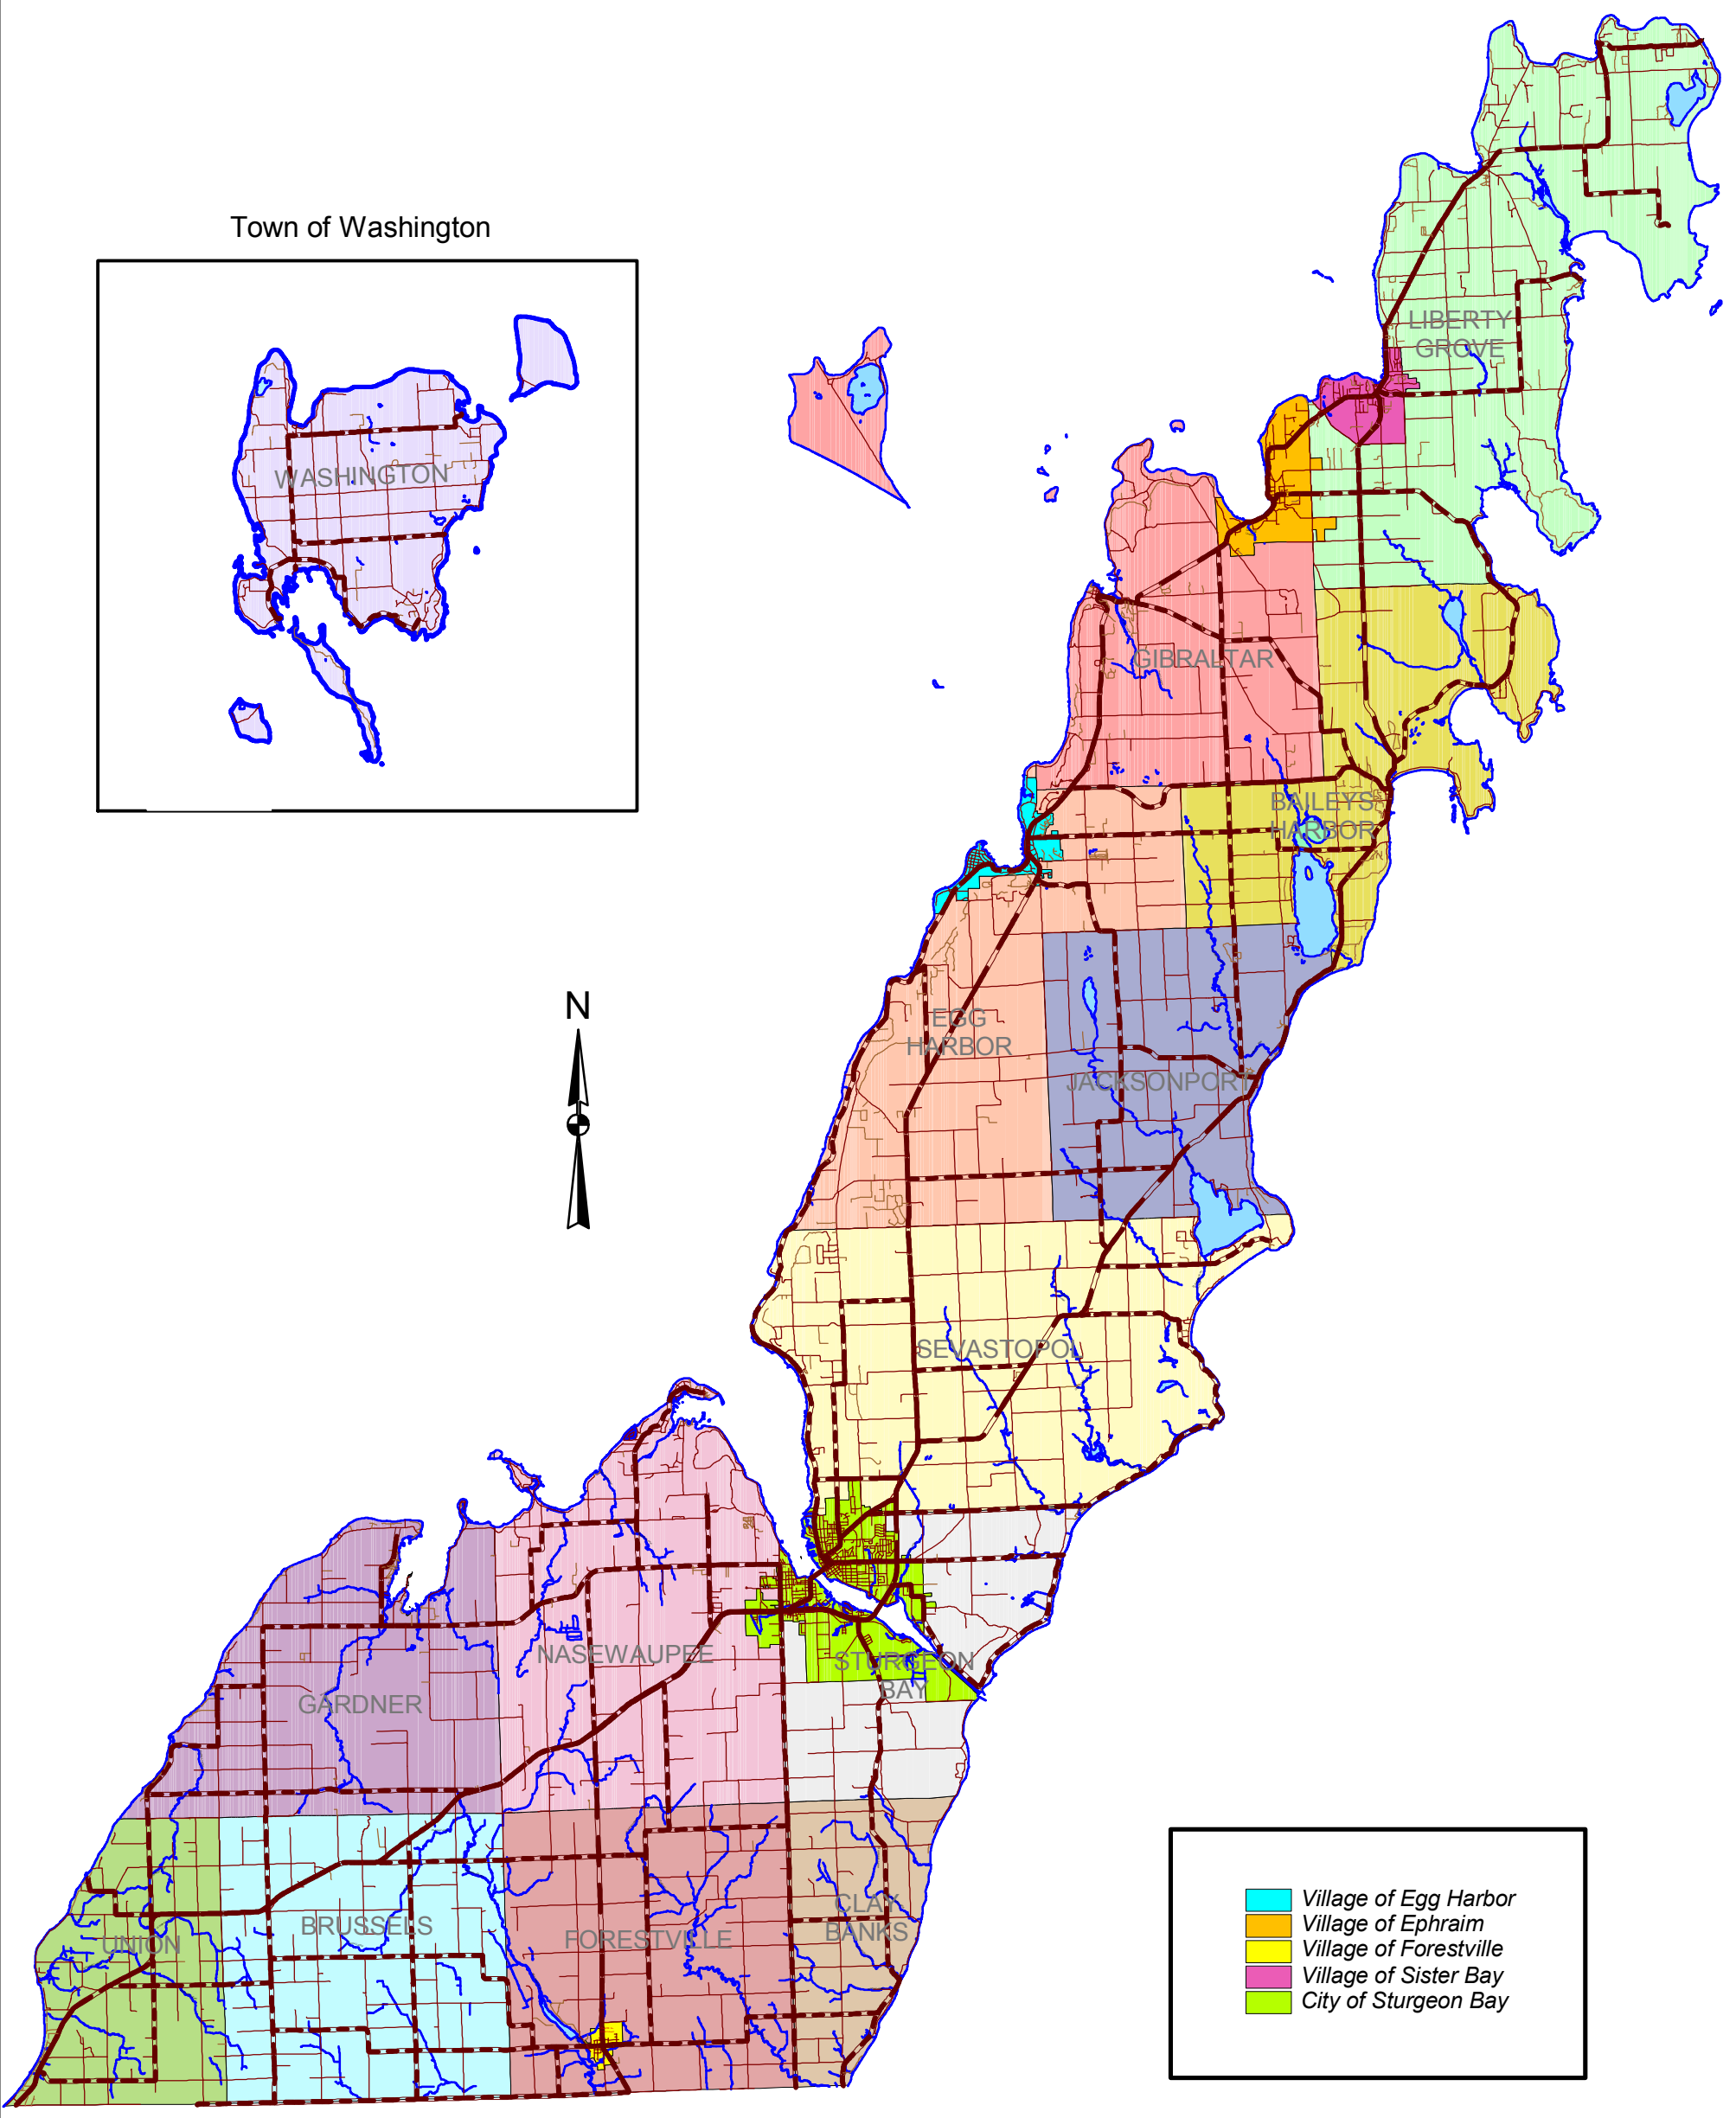

Door County Municipalities

Town of Washington

-  Village of Egg Harbor
-  Village of Ephraim
-  Village of Forestville
-  Village of Sister Bay
-  City of Sturgeon Bay